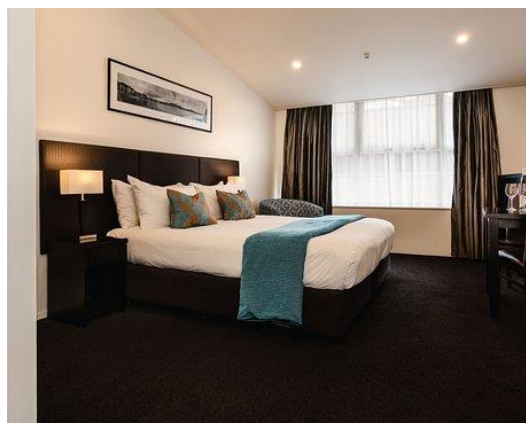

- Queen Apartment \$165.00
- King Apartment \$176.00
- One Bedroom Twin Apartment \$198.00
- Two Bedroom Apartment \$227.00

Use this link to get the discounts.

<https://10gilmer.co.nz/corporate-booking-page/?sellerEntity=msa2022&startDate=2023-02-20&endDate=2023-02-23>